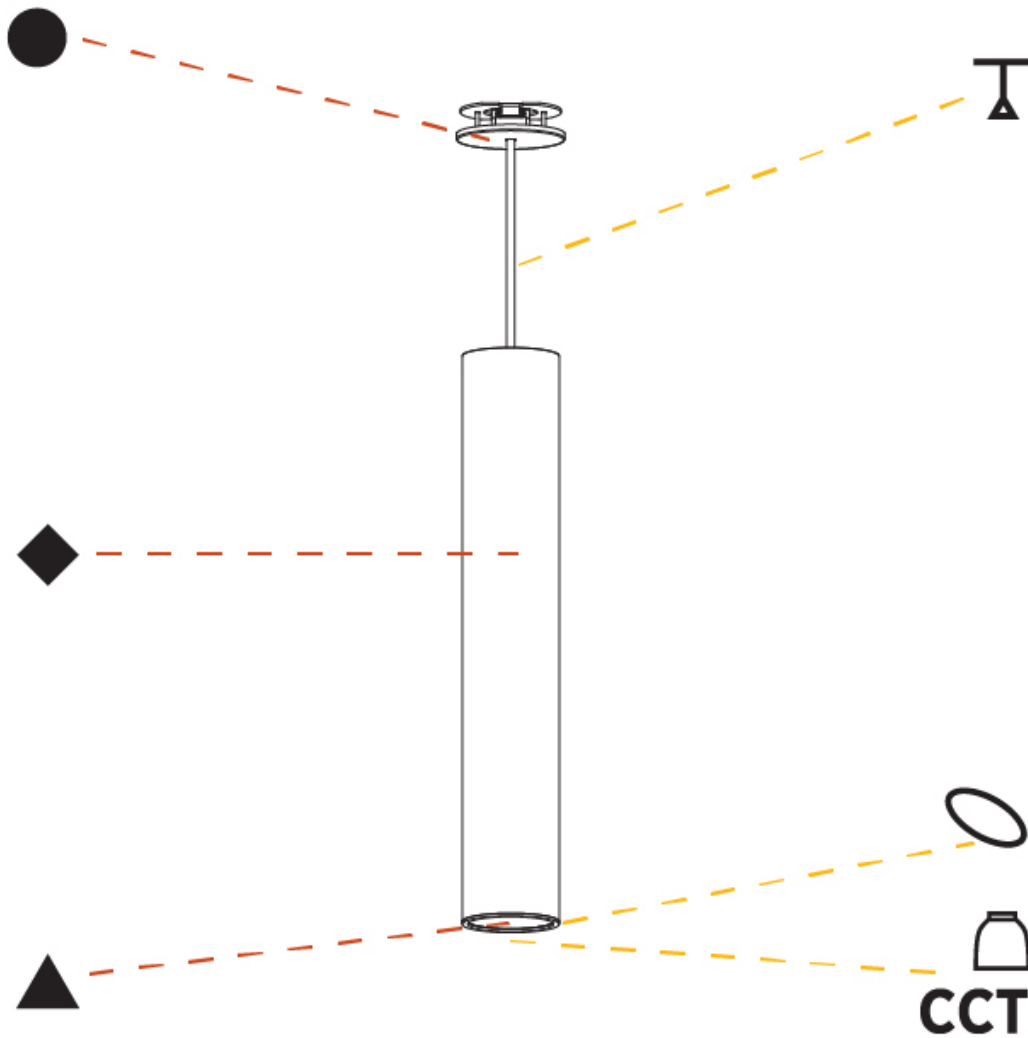

HANGOVER MONOPOINT RECESSED CANOPY SUSPENSION

A300162-

PROJECT
TYPE
SPECIFIER
QUANTITY
DATE

A