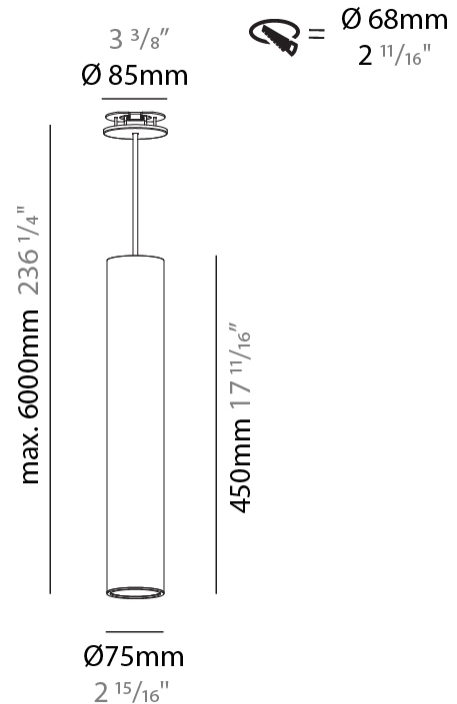

PHYSICAL

Shape: Cylinder
Diameter (mm): 75
Diameter (in): 2 ¹⁵/₁₆
Height (mm): 450
Height (in): 17 ¹¹/₁₆
Max. Overall Height (mm): 2450
Max. Overall Height (in): 96 ⁷/₁₆
Light Distribution: Downlight
Diffuser: Shine Ring 0-6
Fixture Finish: SSR / BKV / CWI / CRY / HAB / LAG / UFT / ITA / RUA / RUR / MIC / FTG / MYG / TWT / LOD / PUS / FRO / FUP / KIA / POP / BLS / SPG / MEY / GOH / GUM / CHC / COM / ABZ / JAG / OBR / MOS / ROR
Fixture Material: Aluminum
Cable Details: 2000mm / 6000mm Cable in White / Black / Orange / Red
Cut-out Measurements: 68mm / 2 11/16"

ELECTRICAL

Lamp Type: LED (Zhaga Standard)
Input Wattage (W): 20
Total Output Wattage (W): 18.2
Dimming: Non-Dimming / Phase Dimming (120vac Only)
Driver Included: Yes
Driver Location: Integrated
Driver Type: Constant Current - Universal
Driver Class: Class 2
Input Voltage (V): 120 - 277
Constant Current (MA): 500
Upon Request: (Not included - see components) Remote: 0-10Vdc dimming

LED

Number of LEDs: 1
Color Temperature (°K): 2700 / 3000 / 4000
Max. Delivered Lumen (lm): 1512 / 1568 / 1680
Nominal Lumen (lm): 1782 / 1848 / 1981
CRI: >90 CRI
Lamp Life (hrs): 50000
Upon Request: ***3500K available in minimum quantities (larger quantities upon request)

OPTICAL

Reflector: 18 / 36 / 52

RATINGS AND CERTIFICATIONS

Certified By: Certified for North American Standards
IP rating: IP20