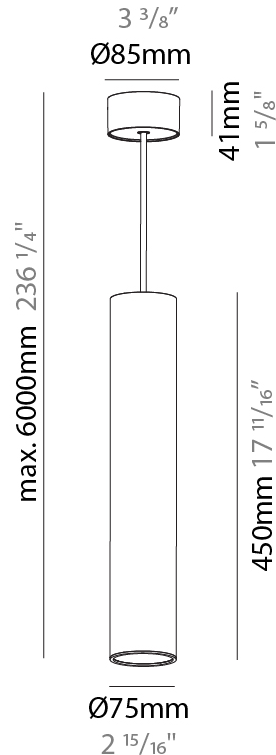

GENERAL

Series: Hangover
Subseries: Hangover Monopoint Surface Canopy
Brand: Prolicht
Division: Architectural
Mounting Type: Suspension
Mounting Location: Ceiling
Subcategory: Pendant

PHYSICAL

Shape: Cylinder
Diameter (mm): 75
Diameter (in): 2 ¹⁵/₁₆
Height (mm): 450
Height (in): 17 ¹¹/₁₆
Max. Overall Height (mm): 2450
Max. Overall Height (in): 96 ⁷/₁₆
Light Distribution: Direct / Indirect
Diffuser: Shine Ring 0-6
Fixture Finish: SSR / BKV / CWI / CRY / HAB / LAG / UFT / ITA / RUA / RUR / MIC / FTG / MYG / TWT / LOD / PUS / FRO / FUP / KIA / POP / BLS / SPG / MEY / GOH / GUM / CHC / COM / ABZ / JAG / OBR / MOS / ROR
Fixture Material: Aluminum
Cable Details: 2000mm / 6000mm Cable in White / Black / Orange / Red

ELECTRICAL

Lamp Type: LED (Zhaga Standard)
Input Wattage (W): 20.8
Total Output Wattage (W): 19
Dimming: Tri-Mode (Non-Dimming and Phase Dimming (120Vac only) and 0-10V Dimming)
Driver Included: Yes
Driver Location: External
Driver Type: Constant Current - Universal
Driver Class: Class 2
Housing: ENCP3
Input Voltage (V): 120 - 277
Constant Current (MA): 500

LED

Number of LEDs: 2
Color Temperature (°K): 2700 / 3000 / 4000
Max. Delivered Lumen (lm): 1821
CRI: >90 CRI
Efficiency (%): 86
Lamp Life (hrs): 50000

OPTICAL

Reflector°: 18 / 36 / 52

RATINGS AND CERTIFICATIONS

Certified By: Certified for North American Standards
IP rating: IP20