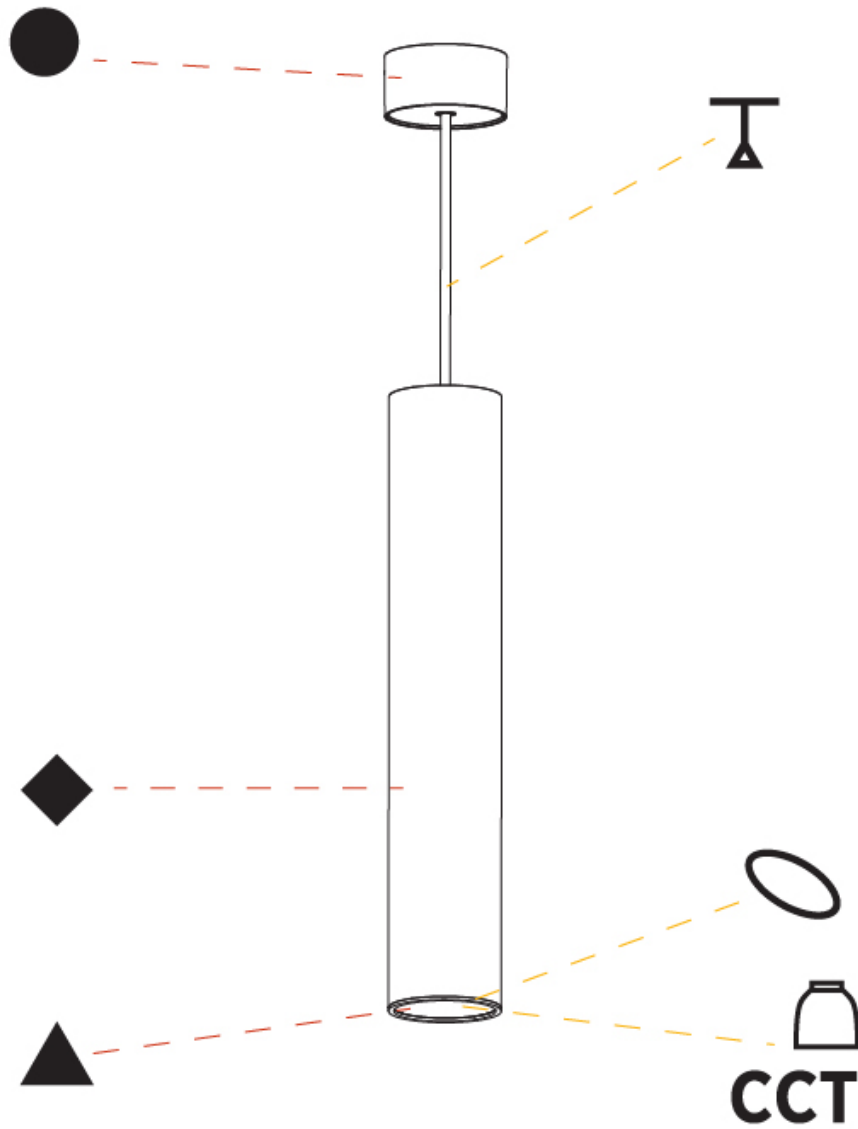

HANGOVER MONOPOINT SURFACE CANOPY SUSPENSION

A300170-

PROJECT
TYPE
SPECIFIER
QUANTITY
DATE

A