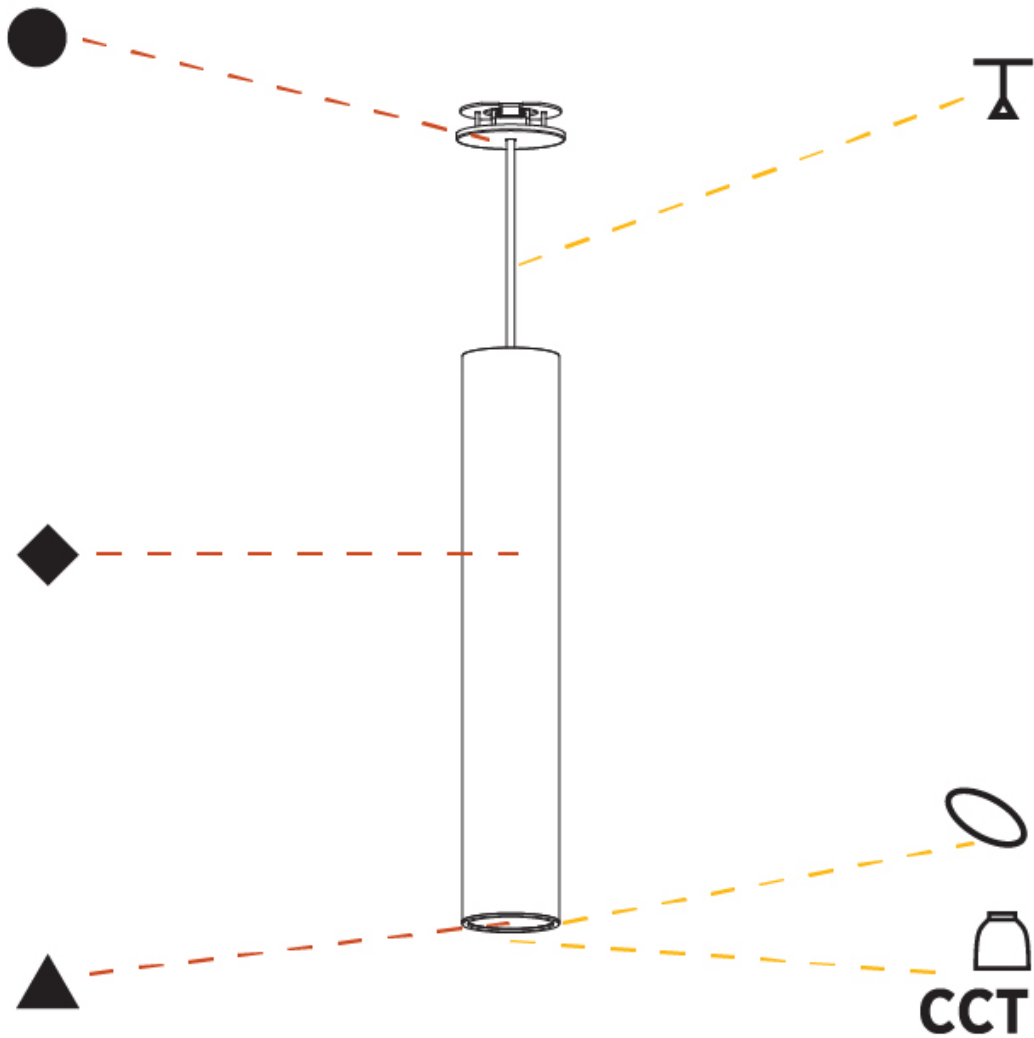

HANGOVER MONOPOINT RECESSED CANOPY SUSPENSION

A300161-

PROJECT
TYPE
SPECIFIER
QUANTITY
DATE

A