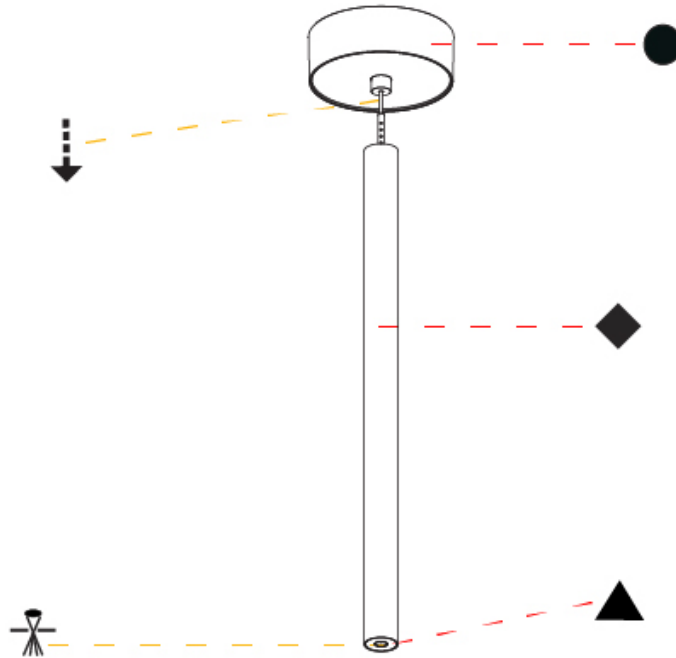

Shape: Cylinder
 Diameter (mm): 28
 Diameter (in): 1 1/8
 Height (mm): 450
 Height (in): 17 11/16
 Max. Overall Height (mm): 2450
 Max. Overall Height (in): 96 7/16
 Light Distribution: Downlight
 Weight (kg): 0.504
 Weight (lbs): 1.11
 Fixture Finish: SSR / BKV / CWI / CRY / HAB / LAG / UFT / ITA / RUA / RUR / MIC / FTG / MYG / TWT / LOD / PUS / FRO / FUP / KIA / POP / BLS / SPG / MEY / GOH / GUM / CHC / COM / ABZ / JAG / OBR / MOS / ROR
 Fixture Material: Aluminum
 Cable Details: 2000mm or 4000mm Black Cable

OPTICAL

Optic°: 24 / 32 / 34 / 55 / 58

RATINGS AND CERTIFICATIONS

Certified By: Certified for North American Standards
 IP rating: IP20

HANGOVER PLUG MONOPOINT SURFACE CANOPY SUSPENSION

A30846-

PROJECT
TYPE
SPECIFIER
QUANTITY
DATE