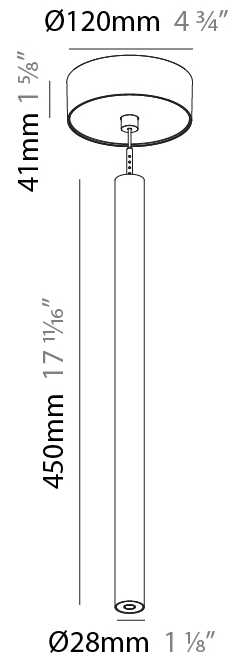

GENERAL

Series: Hangover
Subseries: Hangover Plug Monopoint Surface Canopy
Brand: Prolicht
Division: Architectural
Mounting Type: Suspension
Mounting Location: Ceiling
Subcategory: Pendant

PHYSICAL

Shape: Cylinder
Diameter (mm): 28
Diameter (in): 1 1/8
Height (mm): 450
Height (in): 17 11/16
Max. Overall Height (mm): 2450
Max. Overall Height (in): 96 7/16
Light Distribution: Downlight
Weight (kg): 0.504
Weight (lbs): 1.11
Fixture Finish: SSR / BKV / CWI / CRY / HAB / LAG / UFT / ITA / RUA / RUR / MIC / FTG / MYG / TWT / LOD / PUS / FRO / FUP / KIA / POP / BLS / SPG / MEY / GOH / GUM / CHC / COM / ABZ / JAG / OBR / MOS / ROR
Fixture Material: Aluminum
Cable Details: 2000mm or 4000mm Black Cable

ELECTRICAL

Lamp Type: LED (Zhaga Standard)
Input Wattage (W): 6.6
Total Output Wattage (W): 6
Dimming: Tri-Mode (Non-Dimming and Phase Dimming (120Vac only) and 0-10V Dimming)
Driver Included: Yes
Driver Location: External
Driver Type: Constant Current - Universal
Driver Class: Class 2
Housing: ENCP3 w/quick connect
Input Voltage (V): 120 - 277
Constant Current (MA): 500

LED

Number of LEDs: 1
Color Temperature (°K): 2700 / 3000 / 4000
Max. Delivered Lumen (lm): 330 / 360 / 380
CRI: >90 CRI
Lamp Life (hrs): 50000
Upon Request: ***3500K available in minimum quantities (larger quantities upon request)

OPTICAL

Optic°: 24 / 32 / 34 / 55 / 58

RATINGS AND CERTIFICATIONS

Certified By: Certified for North American Standards
IP rating: IP20