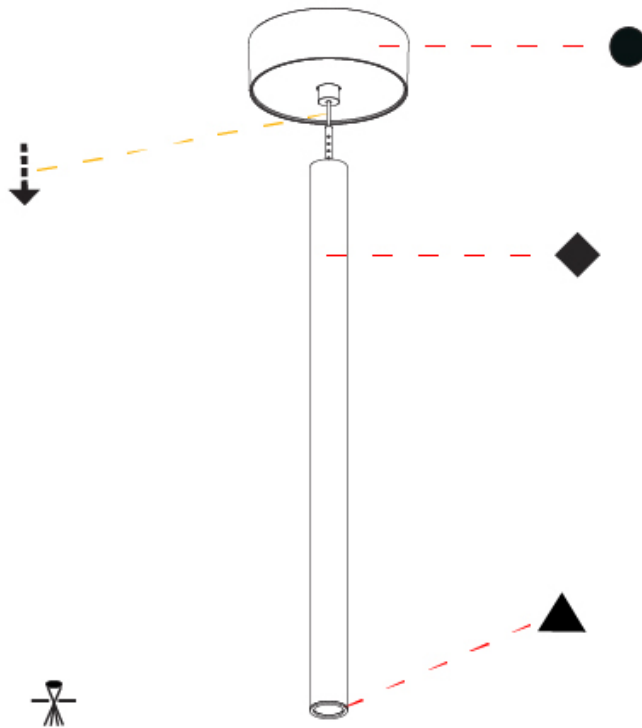

Shape: Cylinder
 Diameter (mm): 28
 Diameter (in): 1 1/8
 Height (mm): 450
 Height (in): 17 11/16
 Max. Overall Height (mm): 2450
 Max. Overall Height (in): 96 7/16
 Light Distribution: Downlight
 Weight (kg): 0.64
 Weight (lbs): 1.41
 Diffuser: Shine Ring - Opal / Yellow / Orange / Red / Blue / Green
 Fixture Finish: SSR / BKV / CWI / CRY / HAB / LAG / UFT / ITA / RUA / RUR / MIC / FTG / MYG / TWT / LOD / PUS / FRO / FUP / KIA / POP / BLS / SPG / MEY / GOH / GUM / CHC / COM / ABZ / JAG / OBR / MOS / ROR
 Fixture Material: Aluminum
 Cable Details: 2000mm or 4000mm Black Cable

OPTICAL

Optic°: 24 / 32 / 58

RATINGS AND CERTIFICATIONS

Certified By: Certified for North American Standards
 IP rating: IP20

HANGOVER PLUG SHINE MONOPOINT SURFACE CANOPY SUSPENSION

A30849-

PROJECT
TYPE
SPECIFIER
QUANTITY
DATE