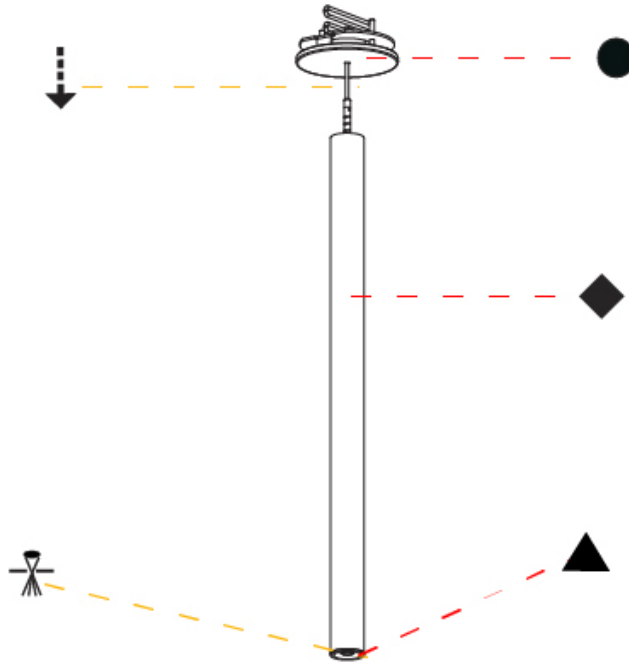

HANGOVER PLUG MONOPOINT RECESSED CANOPY SUSPENSION

A30841-

PROJECT _____

TYPE _____

SPECIFIER _____

QUANTITY _____

DATE _____

A