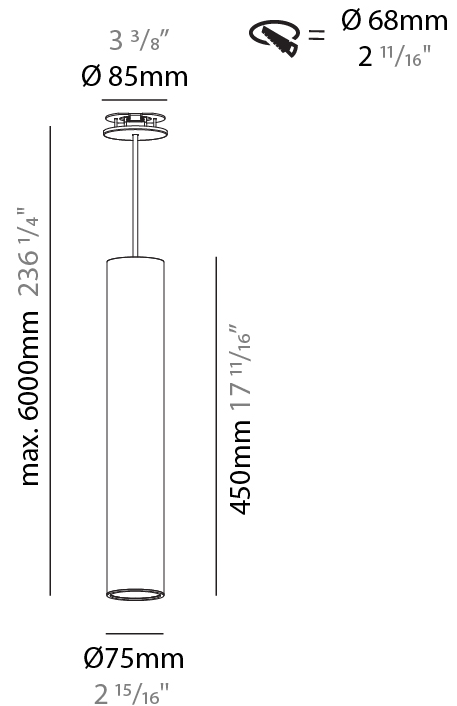

PHYSICAL

Shape: Cylinder
Diameter (mm): 75
Diameter (in): 2 ¹⁵/₁₆
Height (mm): 450
Height (in): 17 ¹¹/₁₆
Max. Overall Height (mm): 2450
Max. Overall Height (in): 96 ⁷/₁₆
Light Distribution: Direct / Indirect
Diffuser: Shine Ring 0-6
Fixture Finish: SSR / BKV / CWI / CRY / HAB / LAG / UFT / ITA / RUA / RUR / MIC / FTG / MYG / TWT / LOD / PUS / FRO / FUP / KIA / POP / BLS / SPG / MEY / GOH / GUM / CHC / COM / ABZ / JAG / OBR / MOS / ROR
Fixture Material: Aluminum
Cable Details: 2000mm / 6000mm Cable in White / Black / Orange / Red
Cut-out Measurements: 68mm / 2 11/16"

ELECTRICAL

Lamp Type: LED (Zhaga Standard)
Input Wattage (W): 19
Total Output Wattage (W): 17.2
Dimming: Non-Dimming / Phase Dimming (120vac Only)
Driver Included: Yes
Driver Location: Integrated
Driver Type: Constant Current - Universal
Driver Class: Class 2
Input Voltage (V): 120 - 277
Constant Current (MA): 500
Upon Request: (Not included - see components) Remote: 0-10Vdc dimming

LED

Number of LEDs: 1
Color Temperature (°K): 2700 / 3000 / 4000
Max. Delivered Lumen (lm): 923
CRI: >90 CRI
Lamp Life (hrs): 50000
Upon Request: ***3500K available in minimum quantities (larger quantities upon request)

OPTICAL

Reflector: 18 / 36 / 52

RATINGS AND CERTIFICATIONS

Certified By: Certified for North American Standards
IP rating: IP20